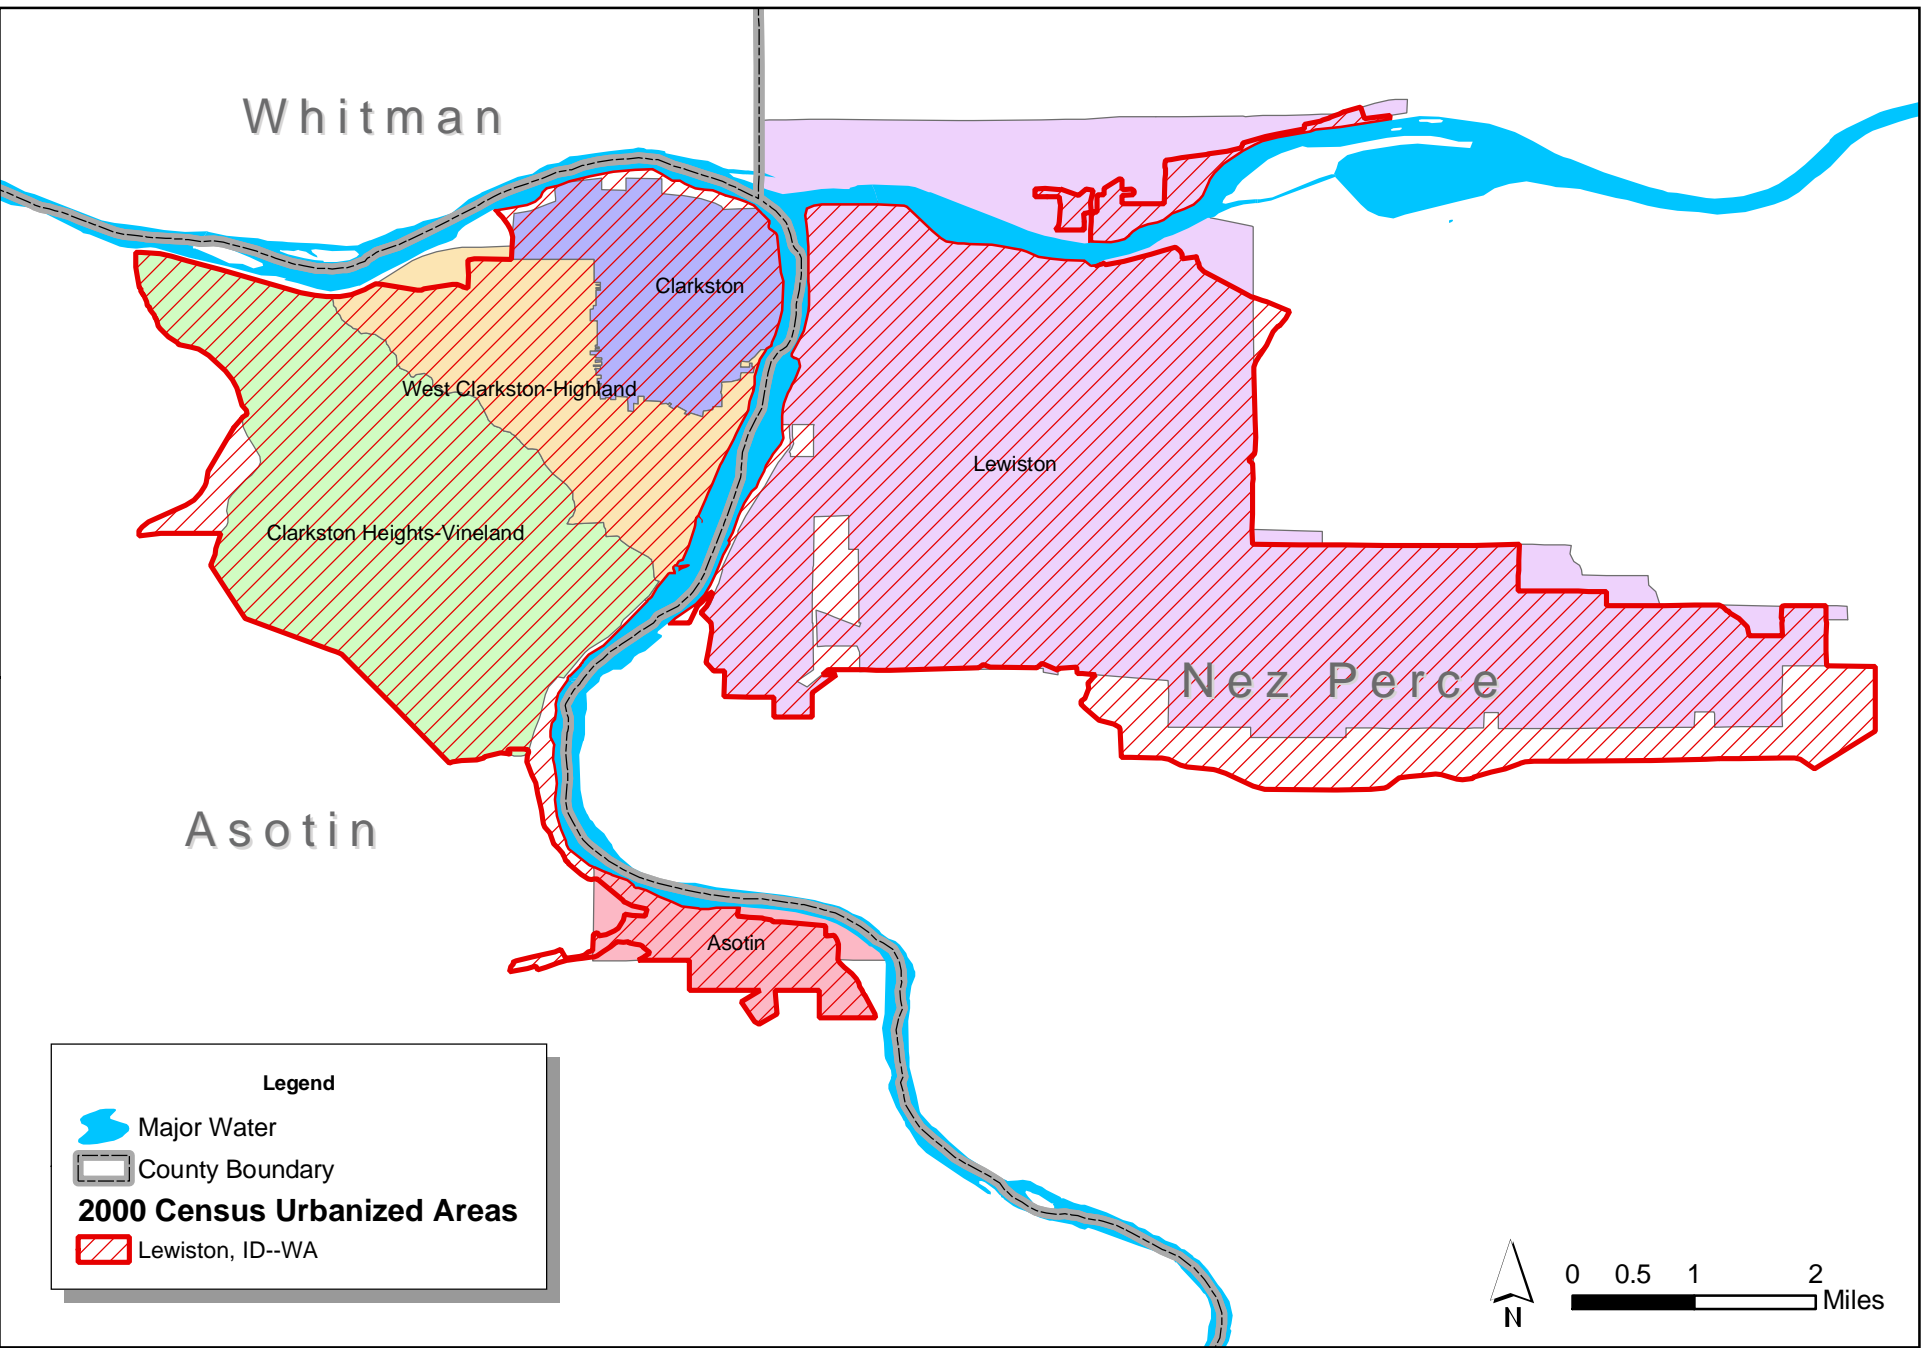

Storm Water Entities As Defined by the 2000 Census Urbanized Areas

Legend

- Major Water
- County Boundary
- 2000 Census Urbanized Areas**
- Lewiston, ID--WA